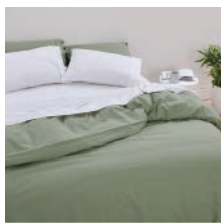

DUVET COVERS