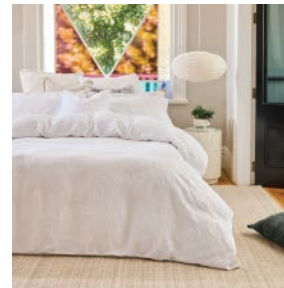

Rosebud & Oud

MAYFAIR

White Gardenia

JUNE & Jupiter

*Dream Bold
Live Bright*

JUNE & JUPITER FASHIONS MODERN BOTANICALS FOR THE BEDROOM - CALM, PAINTERLY, AND BEAUTIFULLY TACTILE. FROM WHISPER-SOFT PASTELS TO DRAMATIC FLORALS AND SERENE WHITES, EVERY PIECE LAYERS EFFORTLESSLY TO CREATE A SANCTUARY THAT FEELS FRESH, LIVED-IN, AND LUXURIOUSLY COMFORTABLE.

SHEETS

DUVET COVERS

CUSHIONS

TOILETRY

Modern Botanical Aesthetic
designed to mix bold statement prints with quiet, textural basics

Layered, Effortless Styling
easy to dress up or down

Considered Quality
premium fabrics with soft hand-feel, breathable comfort